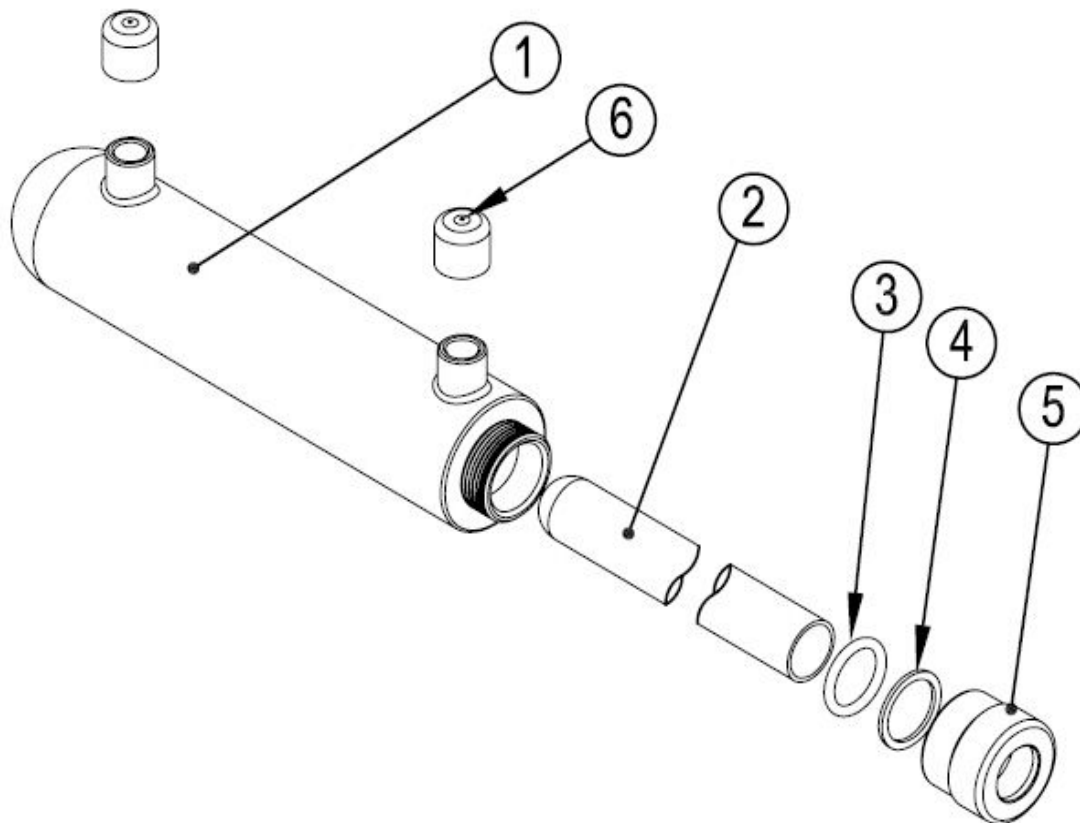

UV-SA14FB Series

UV-SA14FB Series Mini Water Purifiers

Product Exploded View

Item No.	Description
1	Stainless Steel Chamber
2	Quartz Sleeve
3	O-Ring
4	Teflon Washer
5	Easy-Off
6	Cap