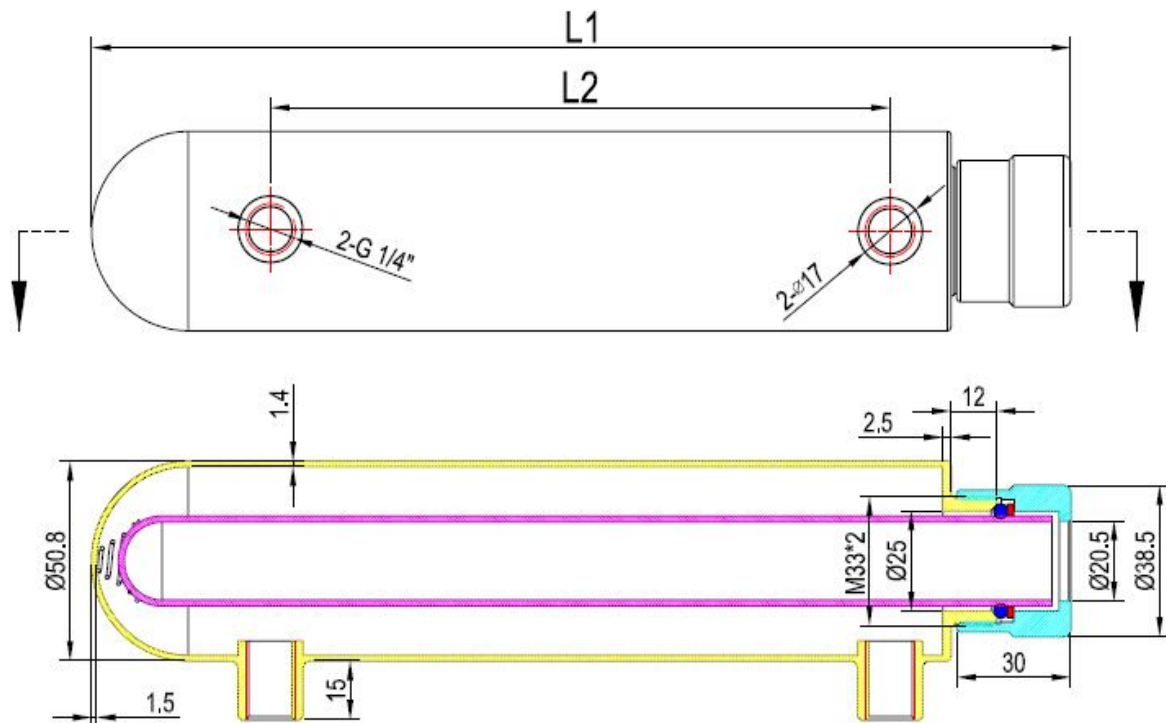

#### Product Picture

#### Product and Dimensions

Article No.	Model	Material		Inlet and Outlet	Length	
		Easy-Off	Chamber		L1 [mm]	L2 [mm]
9104140101	SA14FB-250S	Al	S304	1/4" NPT	250	163
9106140102	SA14FB-250L	S304	S316L	1/4" NPT	250	163
9104140103	SA14FB-270S	Al	S304	1/4" NPT	270	183
9106140104	SA14FB-270L	S304	S316L	1/4" NPT	270	183
9104140105	SA14FB-325S	Al	S304	1/4" NPT	325	238
9106140106	SA14FB-325L	S304	S316L	1/4" NPT	325	238
9104140107	SA14FB-345S	Al	S304	1/4" NPT	345	258
9106140108	SA14FB-345L	S304	S316L	1/4" NPT	345	258
9104140109	SA14FB-375S	Al	S304	1/4" NPT	375	288
9106140110	SA14FB-375L	S304	S316L	1/4" NPT	375	288